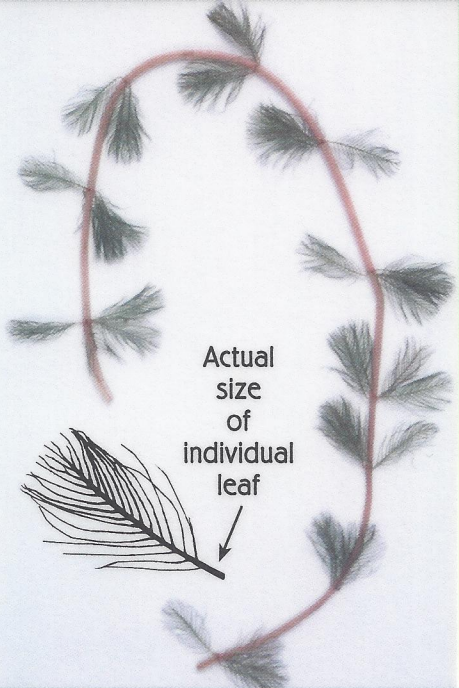

Actual size of individual leaf