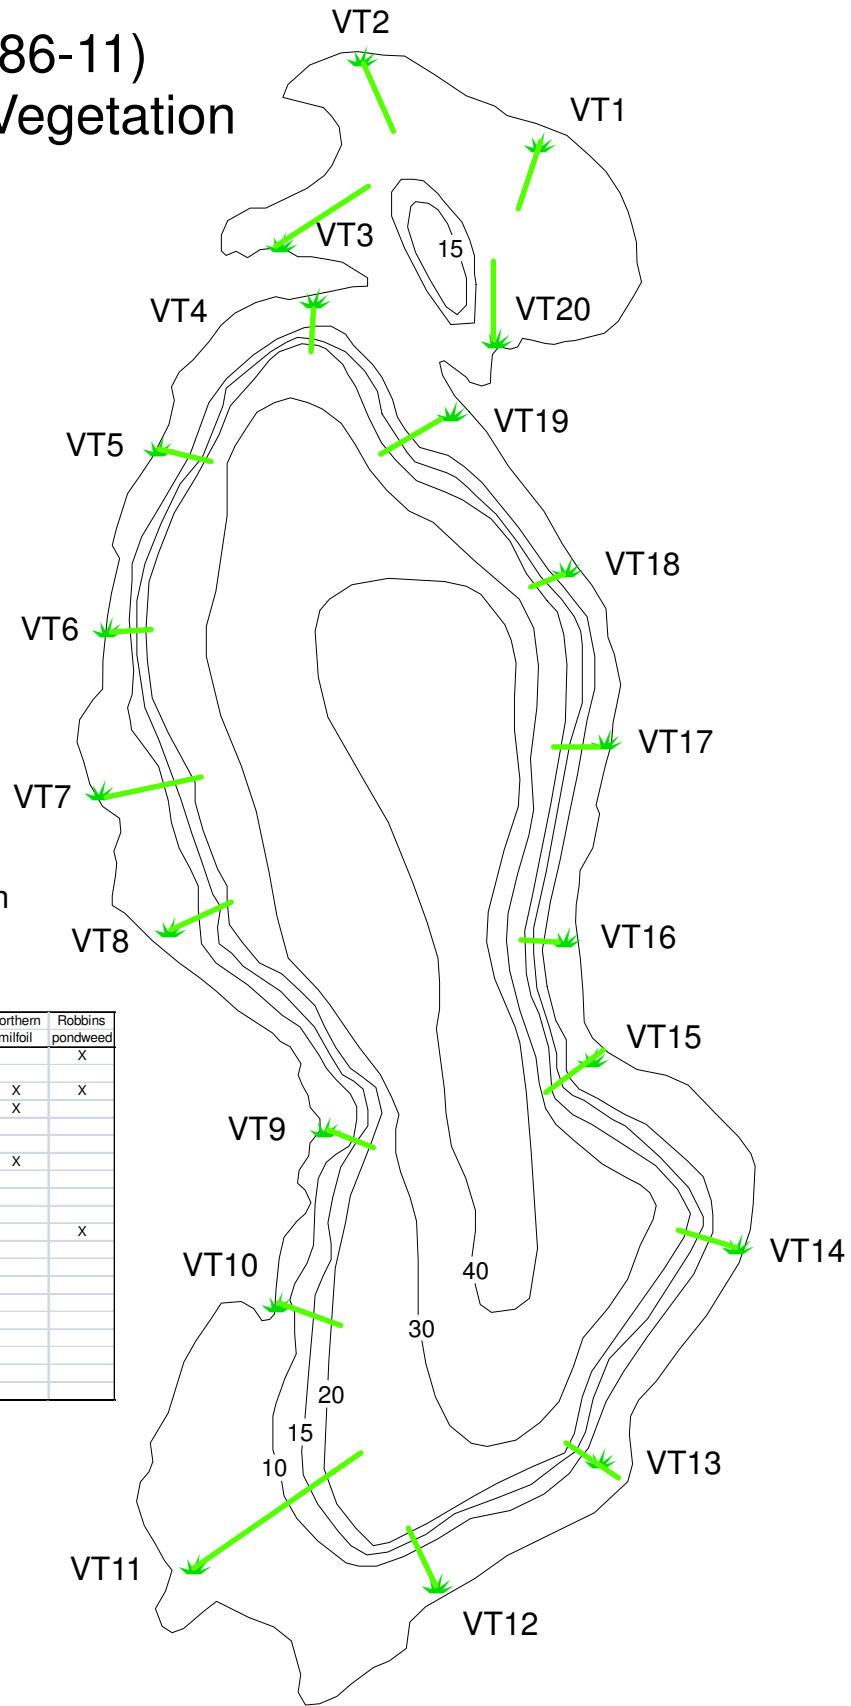

Charlotte Lake (86-11) 2010 Submergent Vegetation

Locations based on lake survey vegetation transects (VT). Plant species shown in the table were rated as common or abundant on the transect. Survey conducted on 7/19/10 by Montrose Fisheries.

Transect	Bushy pondweed	Canada waterweed	Chara	Coontail	Flat-stem pondweed	Illinois pondweed	Northern milfoil	Robbins pondweed
1		X	X		X	X		X
2		X			X	X		
3		X				X	X	X
4	X				X	X	X	
5			X					
6						X		
7	X	X		X	X	X	X	
8	X					X		
9	X							
10						X		
11			X	X		X		X
12				X		X		
13								
14						X		
15			X			X		
16								
17								
18								
19						X		
20		X		X	X	X		

Depth contours shown in feet.